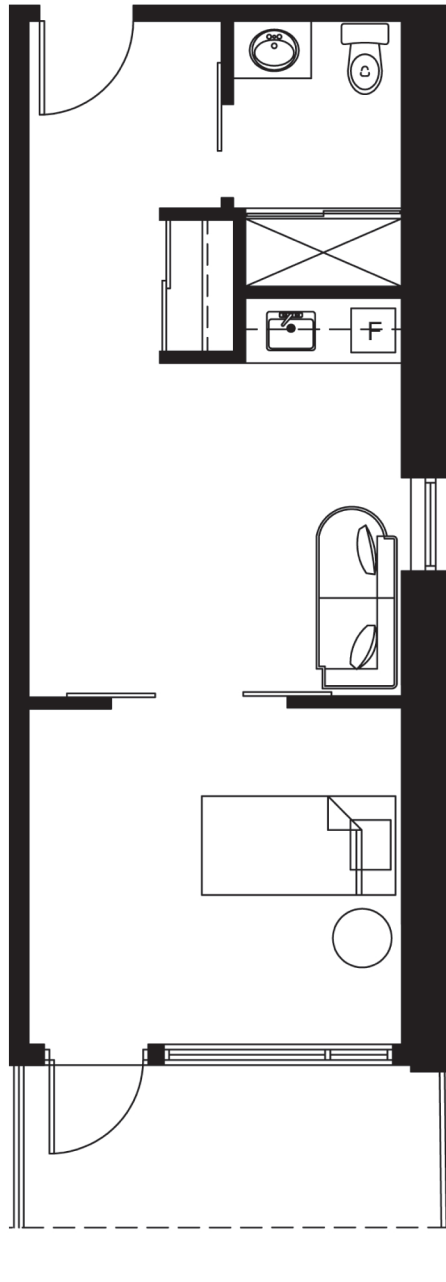

Royal Brock

One Bedroom

Suite # 001

471 Sq. Ft.

Walk-out Patio
One 3-piece bathroom
Entry closet
Kitchenette with sink,
microwave & fridge
Independently controlled
heating & air-conditioning
Sprinkler & smoke detector
Window dressings
Cable & Telephone Available