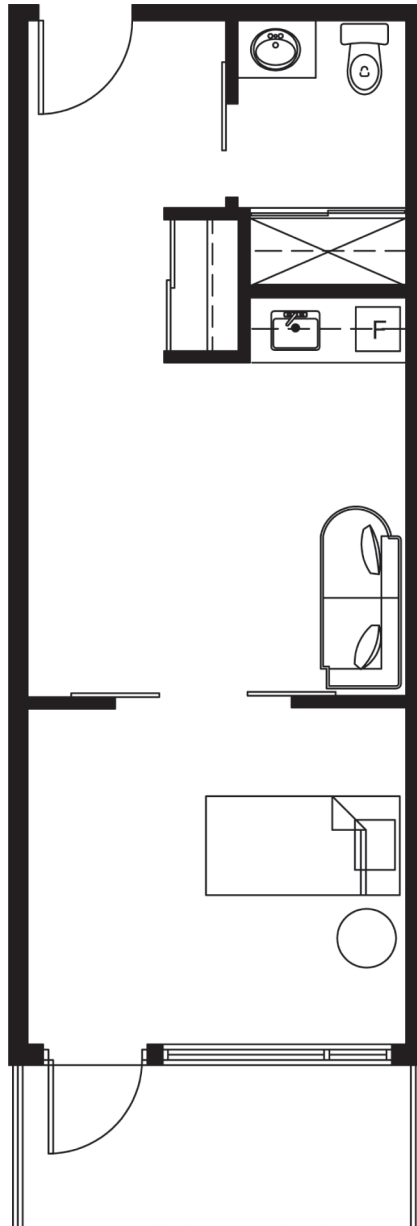

Royal Brock

One Bedroom

Suite # 003

434 Sq. Ft.

Walk-out Patio
One 3-piece bathroom
Entry closet
Kitchenette with sink,
microwave & fridge
Independently controlled
heating & air-conditioning
Sprinkler & smoke detector
Window dressings
Cable & Telephone Available