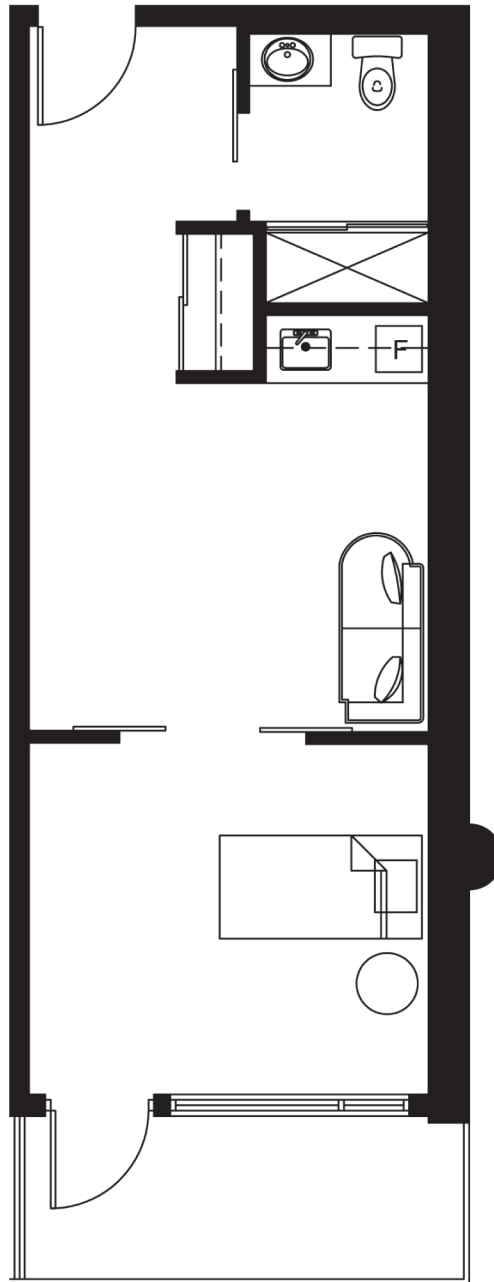

Royal Brock

One Bedroom

Suite # 101

462 Sq. Ft.

Walk-out terrace
One 3-piece bathroom
Entry closet
Kitchenette with sink,
microwave & fridge
Independently controlled
heating & air-conditioning
Sprinkler & smoke detector
Window dressings
Cable & Telephone Available